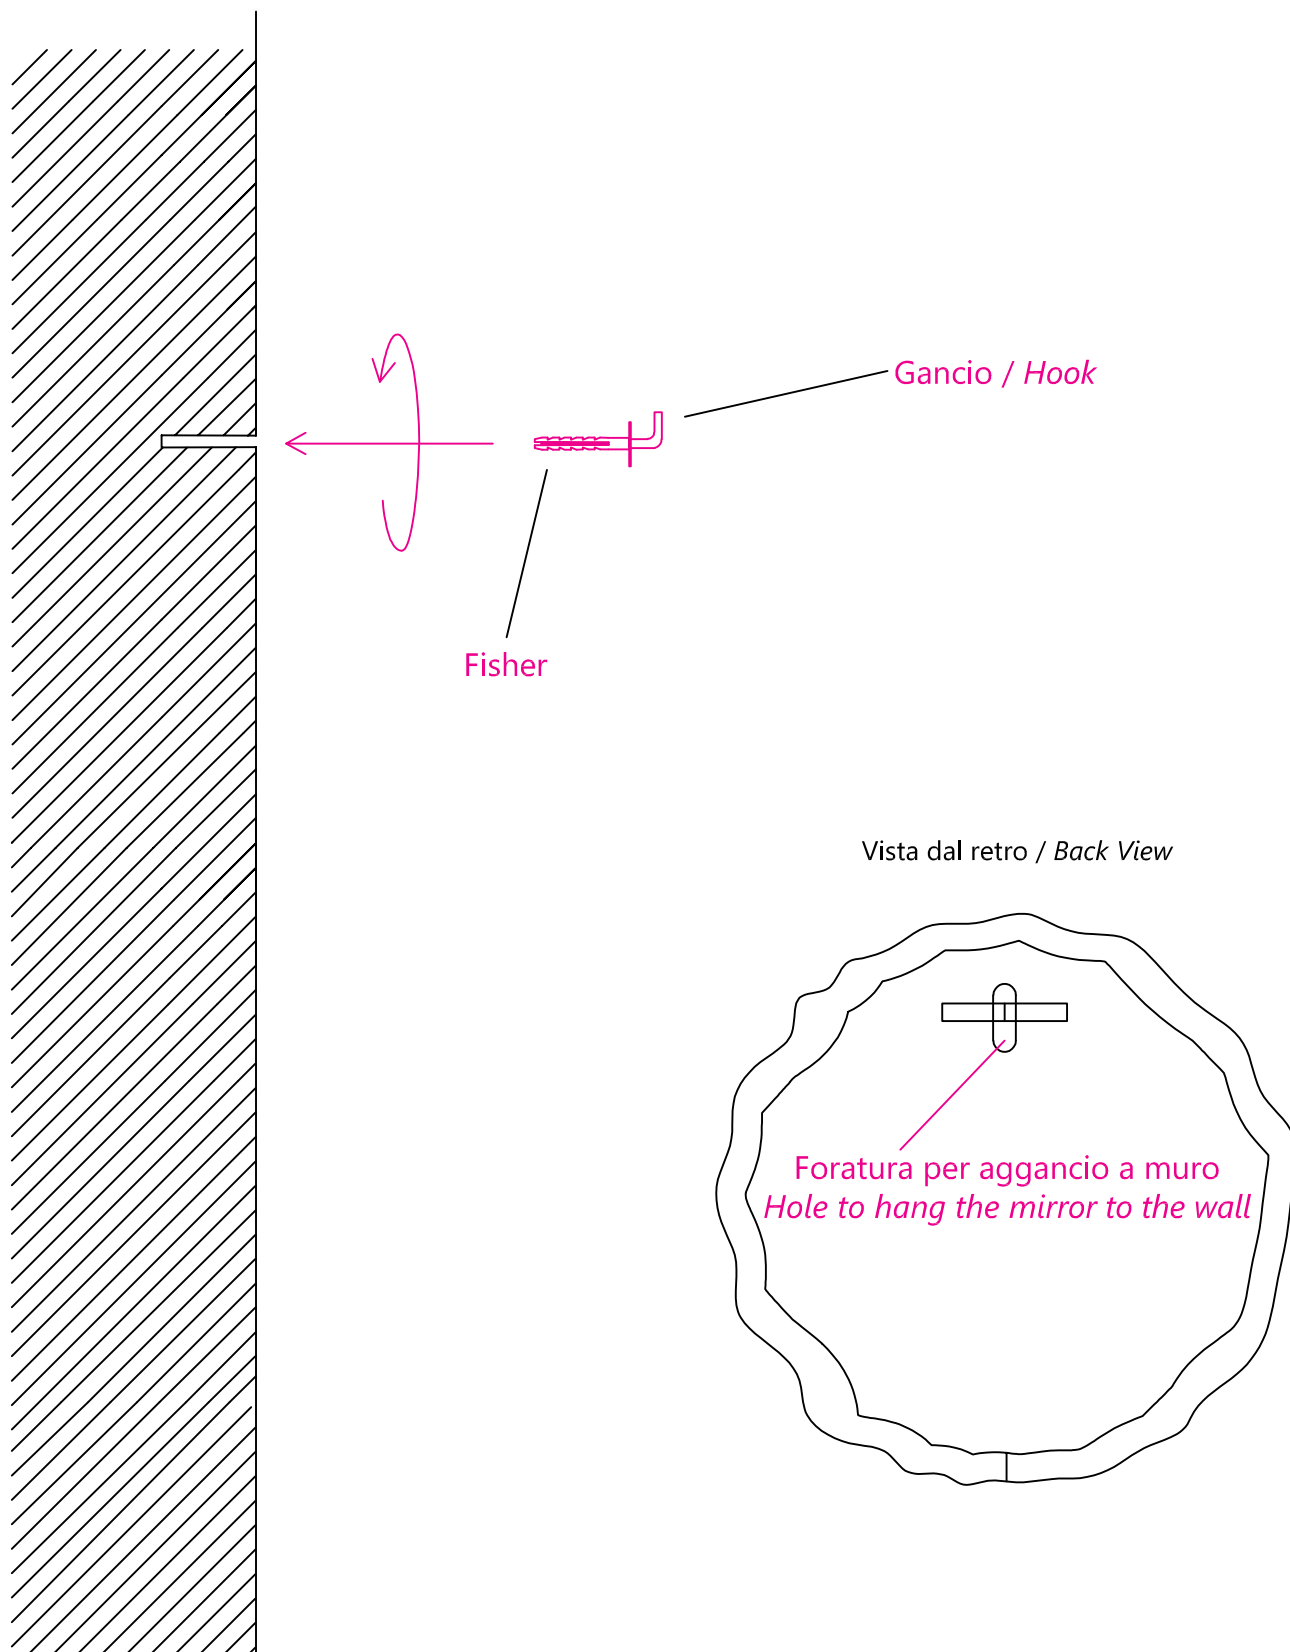

---

MADE IN ITALY

SPECCHIO - LILLE - MIRROR

---

Ø45 h7  
Specchio / Mirror

45 cm  
17½"

45 cm  
17½"

7 cm  
2¾"

# 1

Fissare il fischer a muro. ( Figura 1 )  
*Fix the fischer to the wall. ( Picture 1 )*

Appendere lo specchio. ( Figura 2 )  
Hang the mirror. ( Picture 2 )

Montaggio completato ( Figura 2 )  
Assembly completed ( Picture 2 )

# Figura 1 - Picture 1

Prospetto Laterale / Lateral View

# Figura 2 - Picture 2

Prospetto Laterale / Lateral View