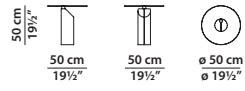

Wooden crate equipped with two sensors to check for any damage during transport. (Refer to "Important information").

Ø50 h50

Tavolino. Small table.

Ø100 h23

Tavolino. Small table.