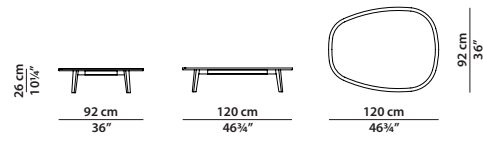

Base in brushed walnut-stained ash. Shaped top, 2 cm,<sup>3</sup>/<sub>4</sub>" thickness with 0,5 cm, <sup>1</sup>/<sub>4</sub>" hod lowering and external flaring.  
**Top versions: matte Bianco Gioia marble, brown Cocciopesto and turquoise Cocciopesto.**

**Blocks and slabs visibly vary as these are natural stones; all pictures are just a rough guide.**

66 x 52 h32 | 0,12 m<sup>3</sup>

Tavolino. Small table.

120 x 92 h26 | 0,35 m<sup>3</sup>

Tavolino. Small table.

180 x 130 h20 | 0,60 m<sup>3</sup>

Tavolino. Small table.