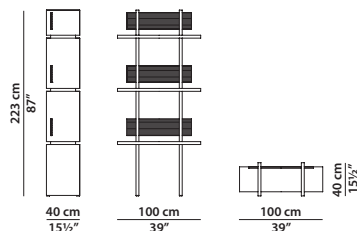

VICEVERSA

Draga & Aurel

Prezzi/Prices p. 69

Ripiani e spalle con struttura interna in alluminio rivestita con lastre in ottone lucido spazzolato verniciato trasparente. Fasce di schienale in vetro ondulato extrachiaro.

Shelves and side parts with inner aluminium structure covered with plates in brushed polished brass with transparent finish. Back sides in wavy glass with extra-light colour.

100 x 40 h223 | 0,40 m³

Libreria variante unica in ottone lucido.
Unique version in glossy brass bookcase.