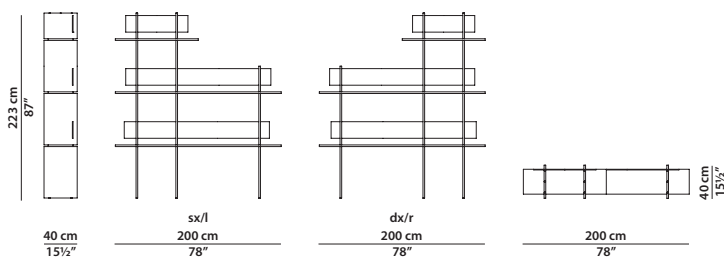

Shelves and side parts with inner aluminium structure covered with plates in brushed polished brass with transparent finish. Back sides in wavy glass with extra-light colour.

100 x 40 h223 | 0,40 m<sup>3</sup>

Shelves and side parts with inner aluminium structure **covered with plates made with matte burnished hand-finished brass and glossy brass frontal width or matte charcoal-grey burnished aluminium and brushed frontal width.** Back sides in tempered glass with extra-light colour.

200 x 40 h223 | 0,55 m<sup>3</sup>

Libreria. Bookcase.

250 x 40 h223 | 0,60 m<sup>3</sup>

Libreria. Bookcase.

300 x 40 h223 | 0,70 m<sup>3</sup>

Libreria. Bookcase.