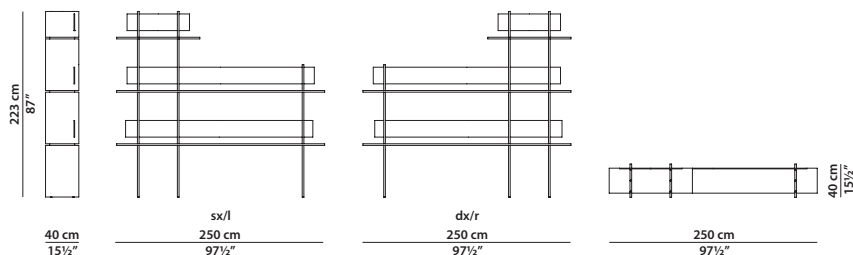

Shelves and side parts with inner aluminium structure covered with plates in brushed polished brass with transparent finish. Back sides in wavy glass with extra-light colour.

100 x 40 h223 | 0,40 m<sup>3</sup>

Shelves and side parts with inner aluminium structure **covered with plates made with matte burnished hand-finished brass and glossy brass frontal width or matte charcoal-grey burnished aluminium and brushed frontal width.** Back sides in tempered glass with extra-light colour.

200 x 40 h223 | 0,55 m<sup>3</sup>

Libreria. Bookcase.

250 x 40 h223 | 0,60 m<sup>3</sup>

Libreria. Bookcase.

300 x 40 h223 | 0,70 m<sup>3</sup>

Libreria. Bookcase.