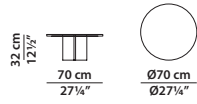

Wooden crate equipped with two sensors to check for any damage during transport. (Refer to "Important Notes").

Ø45 h40

Tavolino. Small table.

Ø70 h32

Tavolino. Small table.

Ø90 h25

Tavolino. Small table.