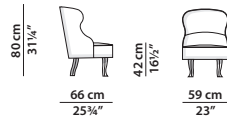

SELLERINA ALUMINIUM  
PAOLA NAVONE

---

Monoblocco in fusione di alluminio lucidato.

---

One-piece unit in polished cast aluminium.

59 x 66 h80

Poltrona. Armchair.

---