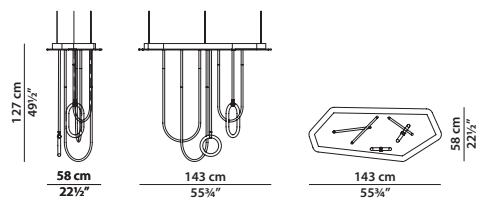

Dimming is possible subject to request to the technical department and consequent quotation.

85 x 63 h107

Sospensione. **1703 lumen.**
Hanging lamp. **1703 lumens.**

143 x 58 h127

Sospensione. **2763 lumen.**
Hanging lamp. **2763 lumens.**

200 x 144 h212

Sospensione. **10700 lumen.**
Hanging lamp. **10700 lumens.**