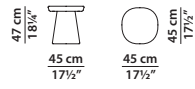

Wooden crate equipped with two sensors to check for any damage during transport. (Refer to "Important information").

45 x 45 h47

Tavolino. Small table.

45 x 45 h69

Tavolino. Small table.