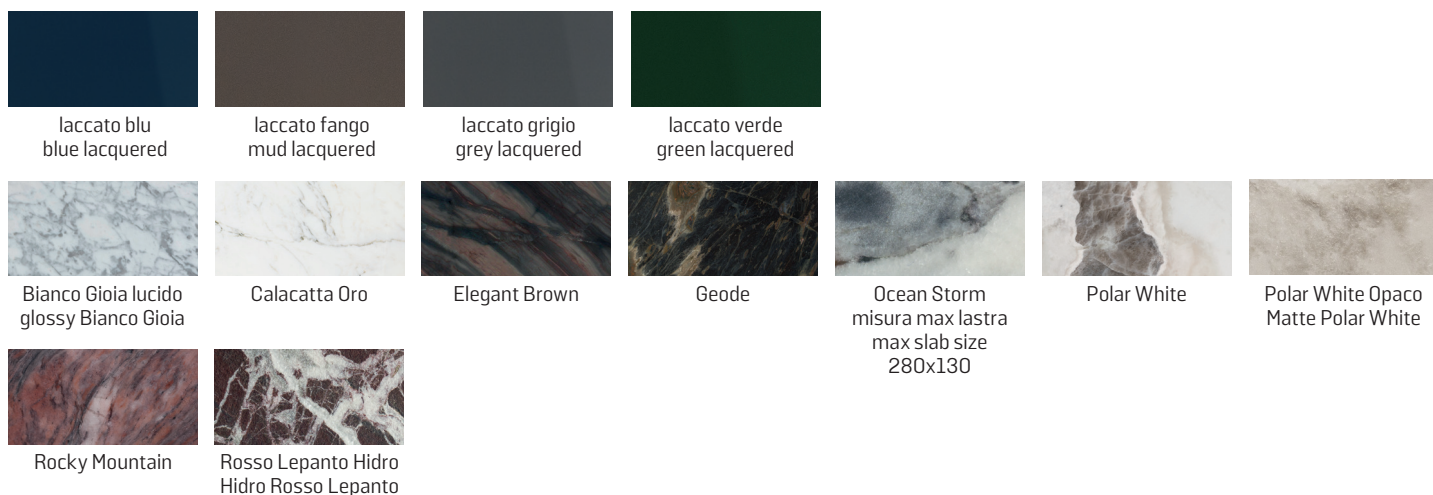

PANGEA

Hagit Pincovici

506 x 110 | fango, mud | Rocky Mountain

Base e inserti decorativi del piano in ottone satinato con finitura a cera. Piano in MDF e fogli di alluminio di rinforzo laccato in lucido diretto. Inserti in marmo con olio protettivo idrorepellente con supporto in alveolare in alluminio, spessore 14 mm.

Laccature disponibili: **blu, fango, grigio e verde.**

Pietre disponibili: **marmo Bianco Gioia lucido, marmo Calacatta Oro, marmo Ocean Storm, marmo Polar White, marmo Polar White opaco, marmo Rosso Lepanto Hidro; granito Elegant Brown; quarzite Geode, quarzite Rocky Mountain.**

Base and top decorative inserts in satin-finished brass with wax finish. MDF top, with reinforcing aluminium sheets, lacquered in direct polish. Marble inserts with water-repellent protective oil with aluminium honeycomb support, 14 mm thickness.

Available varnishing: **blue, mud, grey and green.**

Available stones: **glossy Bianco Gioia marble, Calacatta Oro marble, Ocean Storm marble, Polar White marble, matte Polar White marble, Rosso Lepanto Hidro marble; Elegant Brown granite; Geode quartzite, Rocky Mountain.**