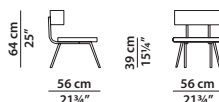

Available in white, blue, bordeaux, camel mongolia leather only.

56 x 56 h64 | 0,30 m³

Poltroncina. Little armchair.

56 x 68 h66 | 0,30 m³

Dondolo. Rocking armchair.