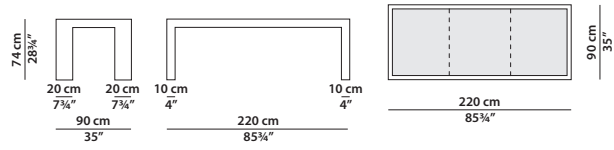

Rectangular frame in unfinished tubular metal, thickness 3 mm. Visible weld and smoothing, with antioxidant protection with clear matte enamel and wax finish. Top in fir wood covered with leather.

160 x 90 h74 | 0,40 m<sup>3</sup>

Tavolo. Table.

160 x 160 h74 | 0,60 m<sup>3</sup>

Tavolo. Table.

220 x 90 h74 | 0,45 m<sup>3</sup>

Tavolo. Table.

280 x 90 h74 | 0,65 m<sup>3</sup>

Tavolo. Table.