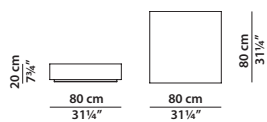

Wooden crate equipped with two sensors to check for any damage during transport. (Refer to "Important information").

35 x 35 h20

Tavolino.

Disponibile solo in cemento.

Small table.

Available in concrete only.

80 x 80 h20

Tavolino.

Disponibile solo in cemento.

Small table.

Available in concrete only.

210 x 40 h20

Tavolino.

Disponibile solo in frassino.