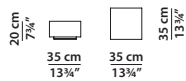

Wooden crate equipped with two sensors to check for any damage during transport. (Refer to "Important information").

35 x 35 h20

Tavolino.

Disponibile solo in cemento.

Small table.

Available in concrete only.

80 x 80 h20

Tavolino.

Disponibile solo in cemento.

Small table.

Available in concrete only.

210 x 40 h20

Tavolino.

Disponibile solo in frassino.