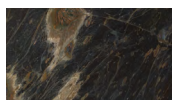

**Varianti piano: marmo Bianco Gioia lucido, marmo Bianco Gioia rigato, marmo Calacatta Oro lucido, marmo Cipollino Abyssal lucido, marmo Ocean Storm lucido, marmo Polar White opaco; granito Geode lucido.**

Bianco Gioia rigato  
lined Bianco Gioia

Polar White opaco  
matte Polar White

Calacatta Oro lucido  
glossy Calacatta Oro

Cipollino Abyssal lucido  
glossy Cipollino Abyssal

Geode lucido  
glossy Geode

Base in matte black-varnished metal. MDF top and reinforcing aluminium sheets covered with **leather or, by choice, according to size, in stone with water-repellent protective oil (please refer to the technical drawings).**

**Top versions: glossy Bianco Gioia marble, lined Bianco Gioia marble, glossy Calacatta Oro marble, glossy Cipollino Abyssal marble, glossy Ocean Storm marble, matte Polar White marble; glossy Geode granite.**