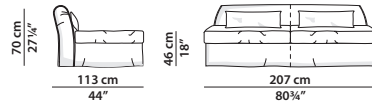

**Available in soft leathers only. S**

**Frame divided in 2 parts with a unique leather upholstery is available with a surcharge of 6%.**

207 x 113 h70

Divano. Sofa.

310 x 113 h70

Divano. Sofa.