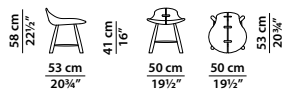

Palletised box equipped with two sensors to check for any damage during transport. (Refer to "Important information").

50 x 53 h58

Pouf. Pouf.

80 x 70 h60

Poltroncina. Little armchair.

180 x 90 h60

Divano. Sofa