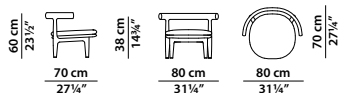

Palletised box equipped with two sensors to check for any damage during transport. (Refer to "Important information").

50 x 53 h58

Pouf. Pouf.

80 x 70 h60

Poltroncina. Little armchair.

180 x 90 h60

Divano. Sofa