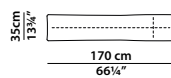

170 x 35

Cuscino schienale divano 240x100.
240x100 sofa back cushion.