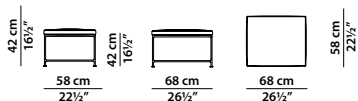

**Available in outdoor leathers or fabric only.
Protective cover not included.**

192 x 71 h75

Divano. Sofa.

68 x 58 h42

Pouf. Pouf.

40 x 40

Cuscino .Cushion.

50 x 50