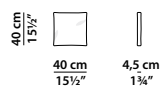

**Available in outdoor leathers or fabric only.
Protective cover not included.**

192 x 71 h75

Divano. Sofa.

68 x 58 h42

Pouf. Pouf.

40 x 40

Cuscino .Cushion.

50 x 50