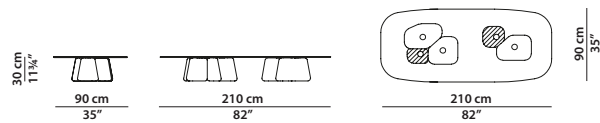

Wooden crate equipped with two sensors to check for any damage occurred during transport. (Refer to "Important information").

120 x 120 h30 | 0,805 m³

Tavolino. Small table.

160 x 160 h30 | 1,456 m³

Tavolino. Small table.

210 x 90 h30 | 1,185 m³

Tavolino. Small table.

180 x 50 h75 | 0,88 m³

Consolle.

210 x 50 h75 | 0,958 m³

Consolle.

140 x 110 h65 | 0,986 m³

Tavolo. Table.