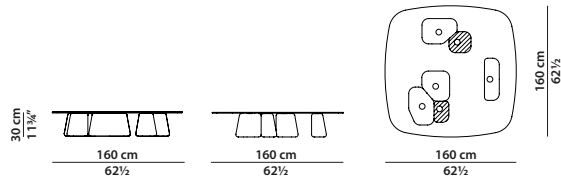

Wooden crate equipped with two sensors to check for any damage occurred during transport. (Refer to "Important information").

120 x 120 h30 | 0,805 m³

Tavolino. Small table.

160 x 160 h30 | 1,456 m³

Tavolino. Small table.

210 x 90 h30 | 1,185 m³

Tavolino. Small table.

180 x 50 h75 | 0,88 m³

Consolle.

210 x 50 h75 | 0,958 m³

Consolle.

140 x 110 h65 | 0,986 m³

Tavolo. Table.