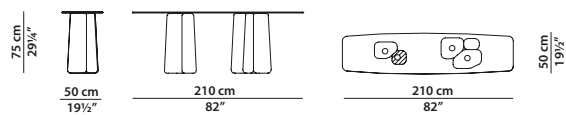

Wooden crate equipped with two sensors to check for any damage occurred during transport. (Refer to "Important information").

120 x 120 h30 | 0,805 m³

Tavolino. Small table.

160 x 160 h30 | 1,456 m³

Tavolino. Small table.

210 x 90 h30 | 1,185 m³

Tavolino. Small table.

180 x 50 h75 | 0,88 m³

Consolle.

210 x 50 h75 | 0,958 m³

Consolle.

140 x 110 h65 | 0,986 m³

Tavolo. Table.