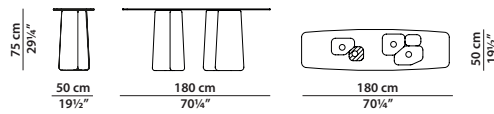

Wooden crate equipped with two sensors to check for any damage occurred during transport. (Refer to "Important information").

120 x 120 h30 | 0,805 m³

Tavolino. Small table.

160 x 160 h30 | 1,456 m³

Tavolino. Small table.

210 x 90 h30 | 1,185 m³

Tavolino. Small table.

180 x 50 h75 | 0,88 m³

Consolle.

210 x 50 h75 | 0,958 m³

Consolle.

140 x 110 h65 | 0,986 m³

Tavolo. Table.