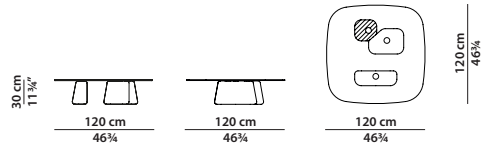

Wooden crate equipped with two sensors to check for any damage occurred during transport. (Refer to "Important information").

120 x 120 h30 | 0,805 m³

Tavolino. Small table.

160 x 160 h30 | 1,456 m³

Tavolino. Small table.

210 x 90 h30 | 1,185 m³

Tavolino. Small table.

180 x 50 h75 | 0,88 m³

Consolle.

210 x 50 h75 | 0,958 m³

Consolle.

140 x 110 h65 | 0,986 m³

Tavolo. Table.