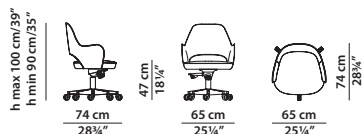

COLETTE OFFICE 65 x 74 h90/100

Base girevole in metallo verniciato nero
**con rotelle e meccanismo per regolazione
altezza seduta e inclinazione schienale.**
Matte black-varnished metal revolving base
**with wheels and mechanism to adjust
seat's height and back's inclination.**