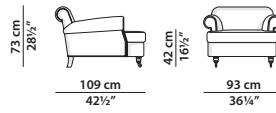

93 x 109 h73

Poltrona. Piedini anteriori con rotella e posteriori fissi.

A richiesta è possibile avere anche i piedi anteriori fissi.

Armchair. Front feet with castor and fixed rear feet.

Fixed front feet are available too on request.