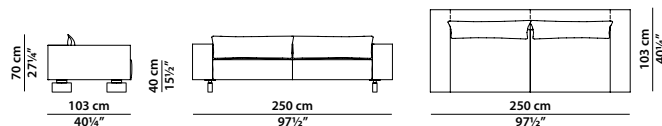

**Available in a unique kind of leather and colour among all soft leathers only. S**

250 x 103 h70 | 1,50 m<sup>3</sup>

Divano. Sofa.

300 x 103 h70 | 2,20 m<sup>3</sup>

Divano. Sofa.