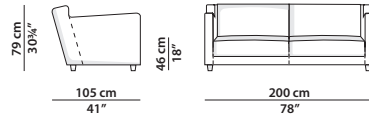

The piping is available on request in the other leather shades indicated in the catalogue.
The sofa in two different kinds of leather or colour (structure and cushions) is available on request with a surcharge of 6%.
It should be remembered that the price is set by the leather in the higher category.
Frame divided in 2 parts is available with a surcharge of 6%.

107 x 105 h79

Poltrona. Armchair.

200 x 105 h79

Divano. Sofa.

300 x 105 h79

Divano. Sofa.

87 x 70 h37

Pouf.